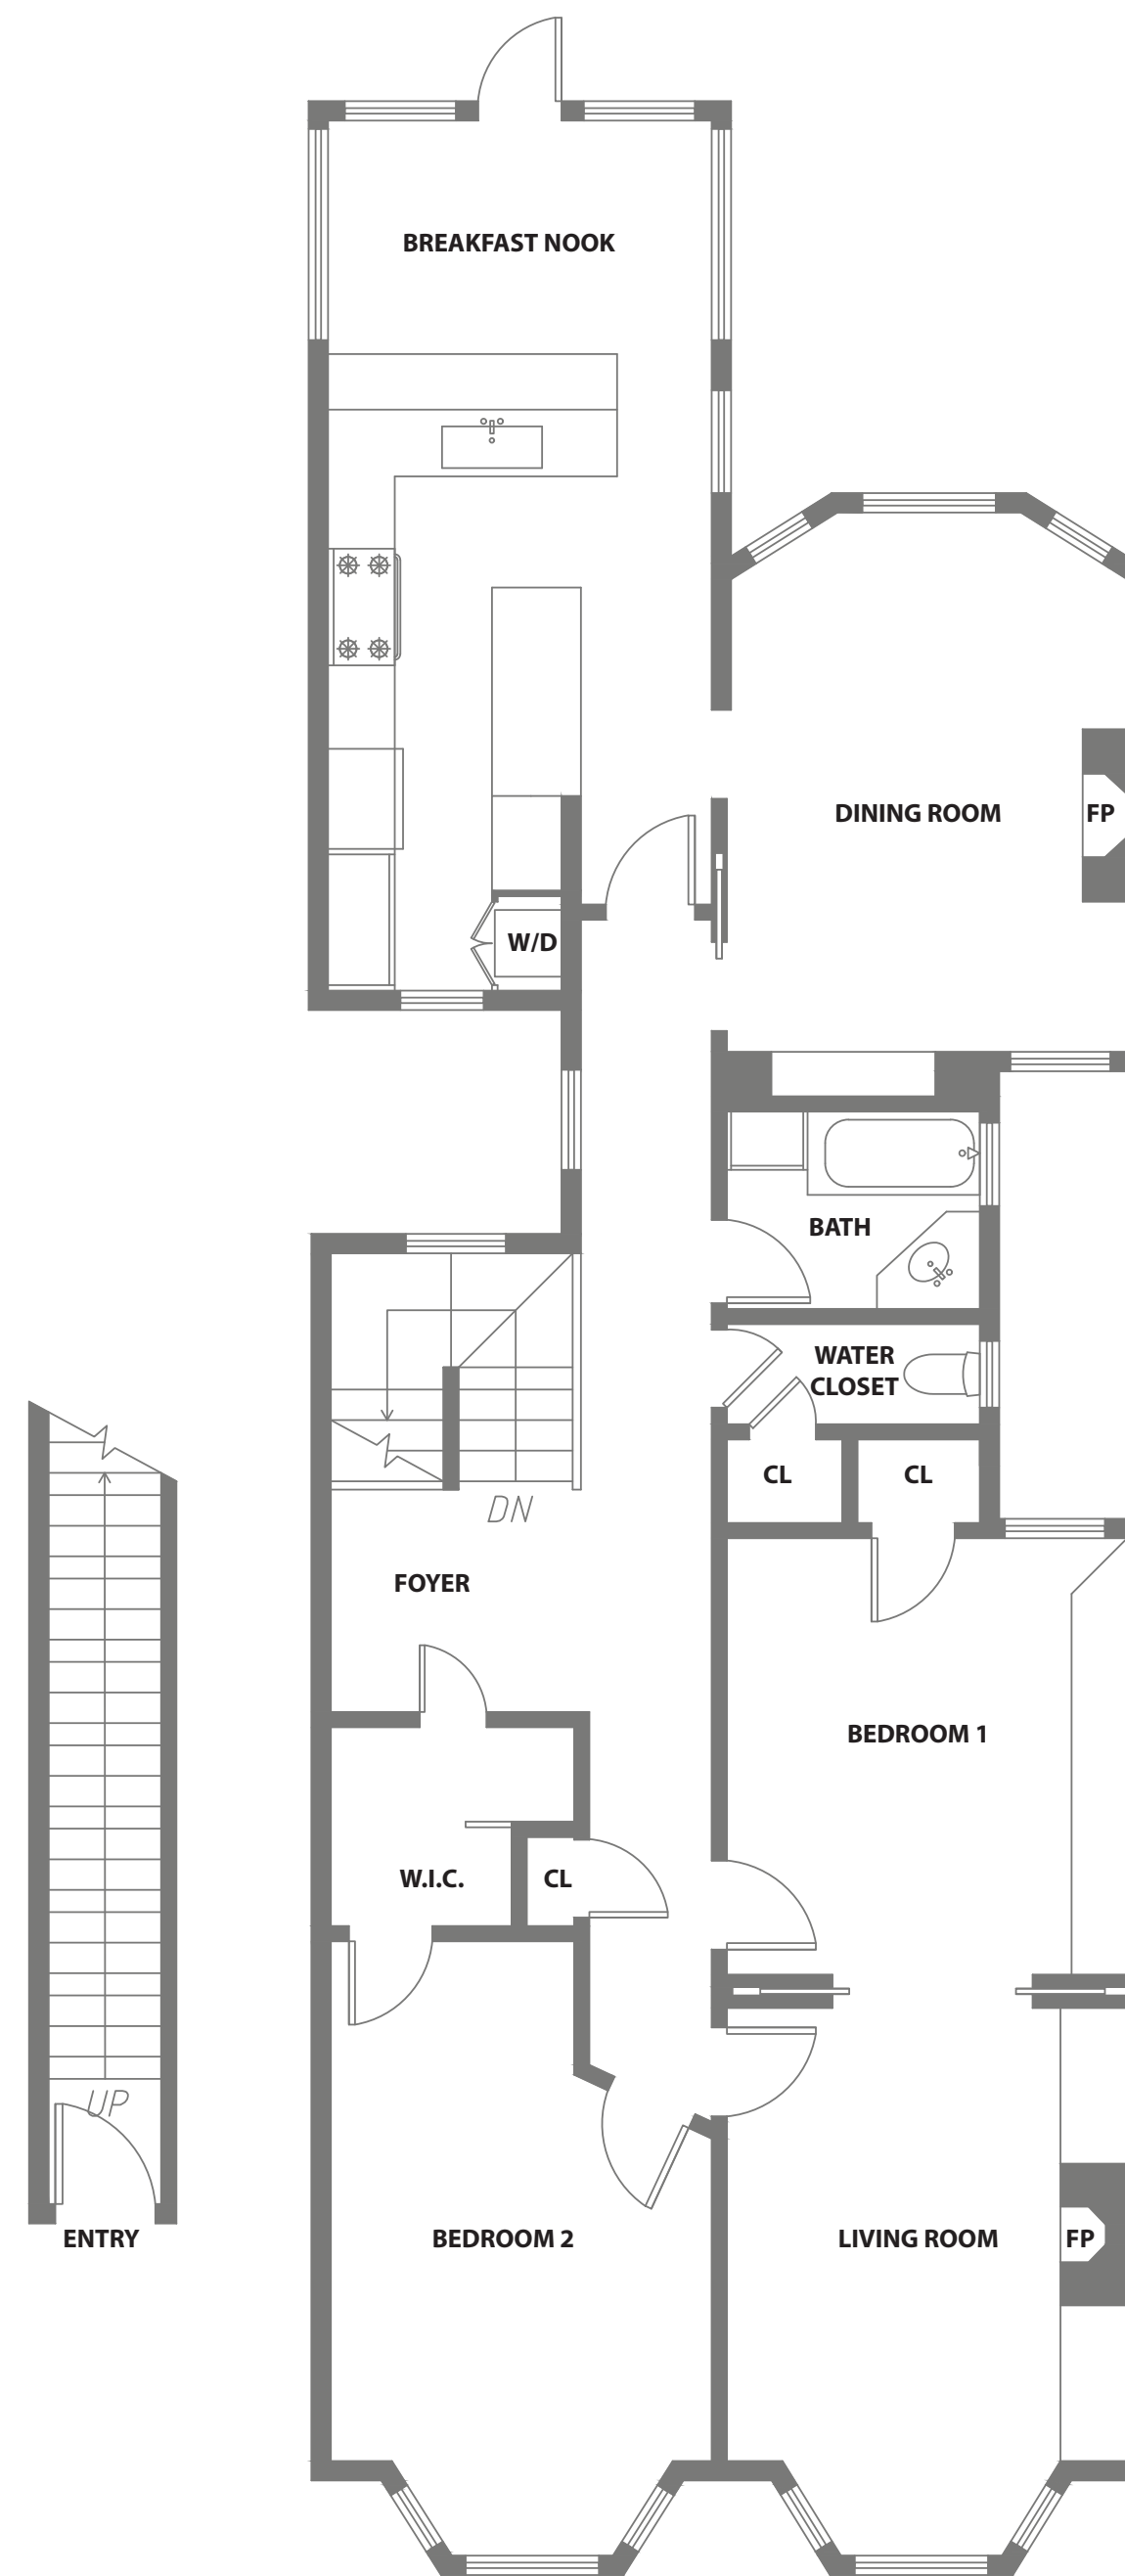

COMPASS

PROPERTY SQF INFORMATION

LIVING SPACE

Square Footage: 1,511 Sq. Ft.*
* 778 Green St. 1,511

NON-LIVING SPACE

Square Footage: 160 Sq. Ft.*
* Storage 160

APPROXIMATE TOTAL LIVING & NON-LIVING SPACE

Square Footage: 1,671 Sq. Ft.*

**778 Green Street
San Francisco, CA**

2 Bed | 1 Bath | ~1,511 SF